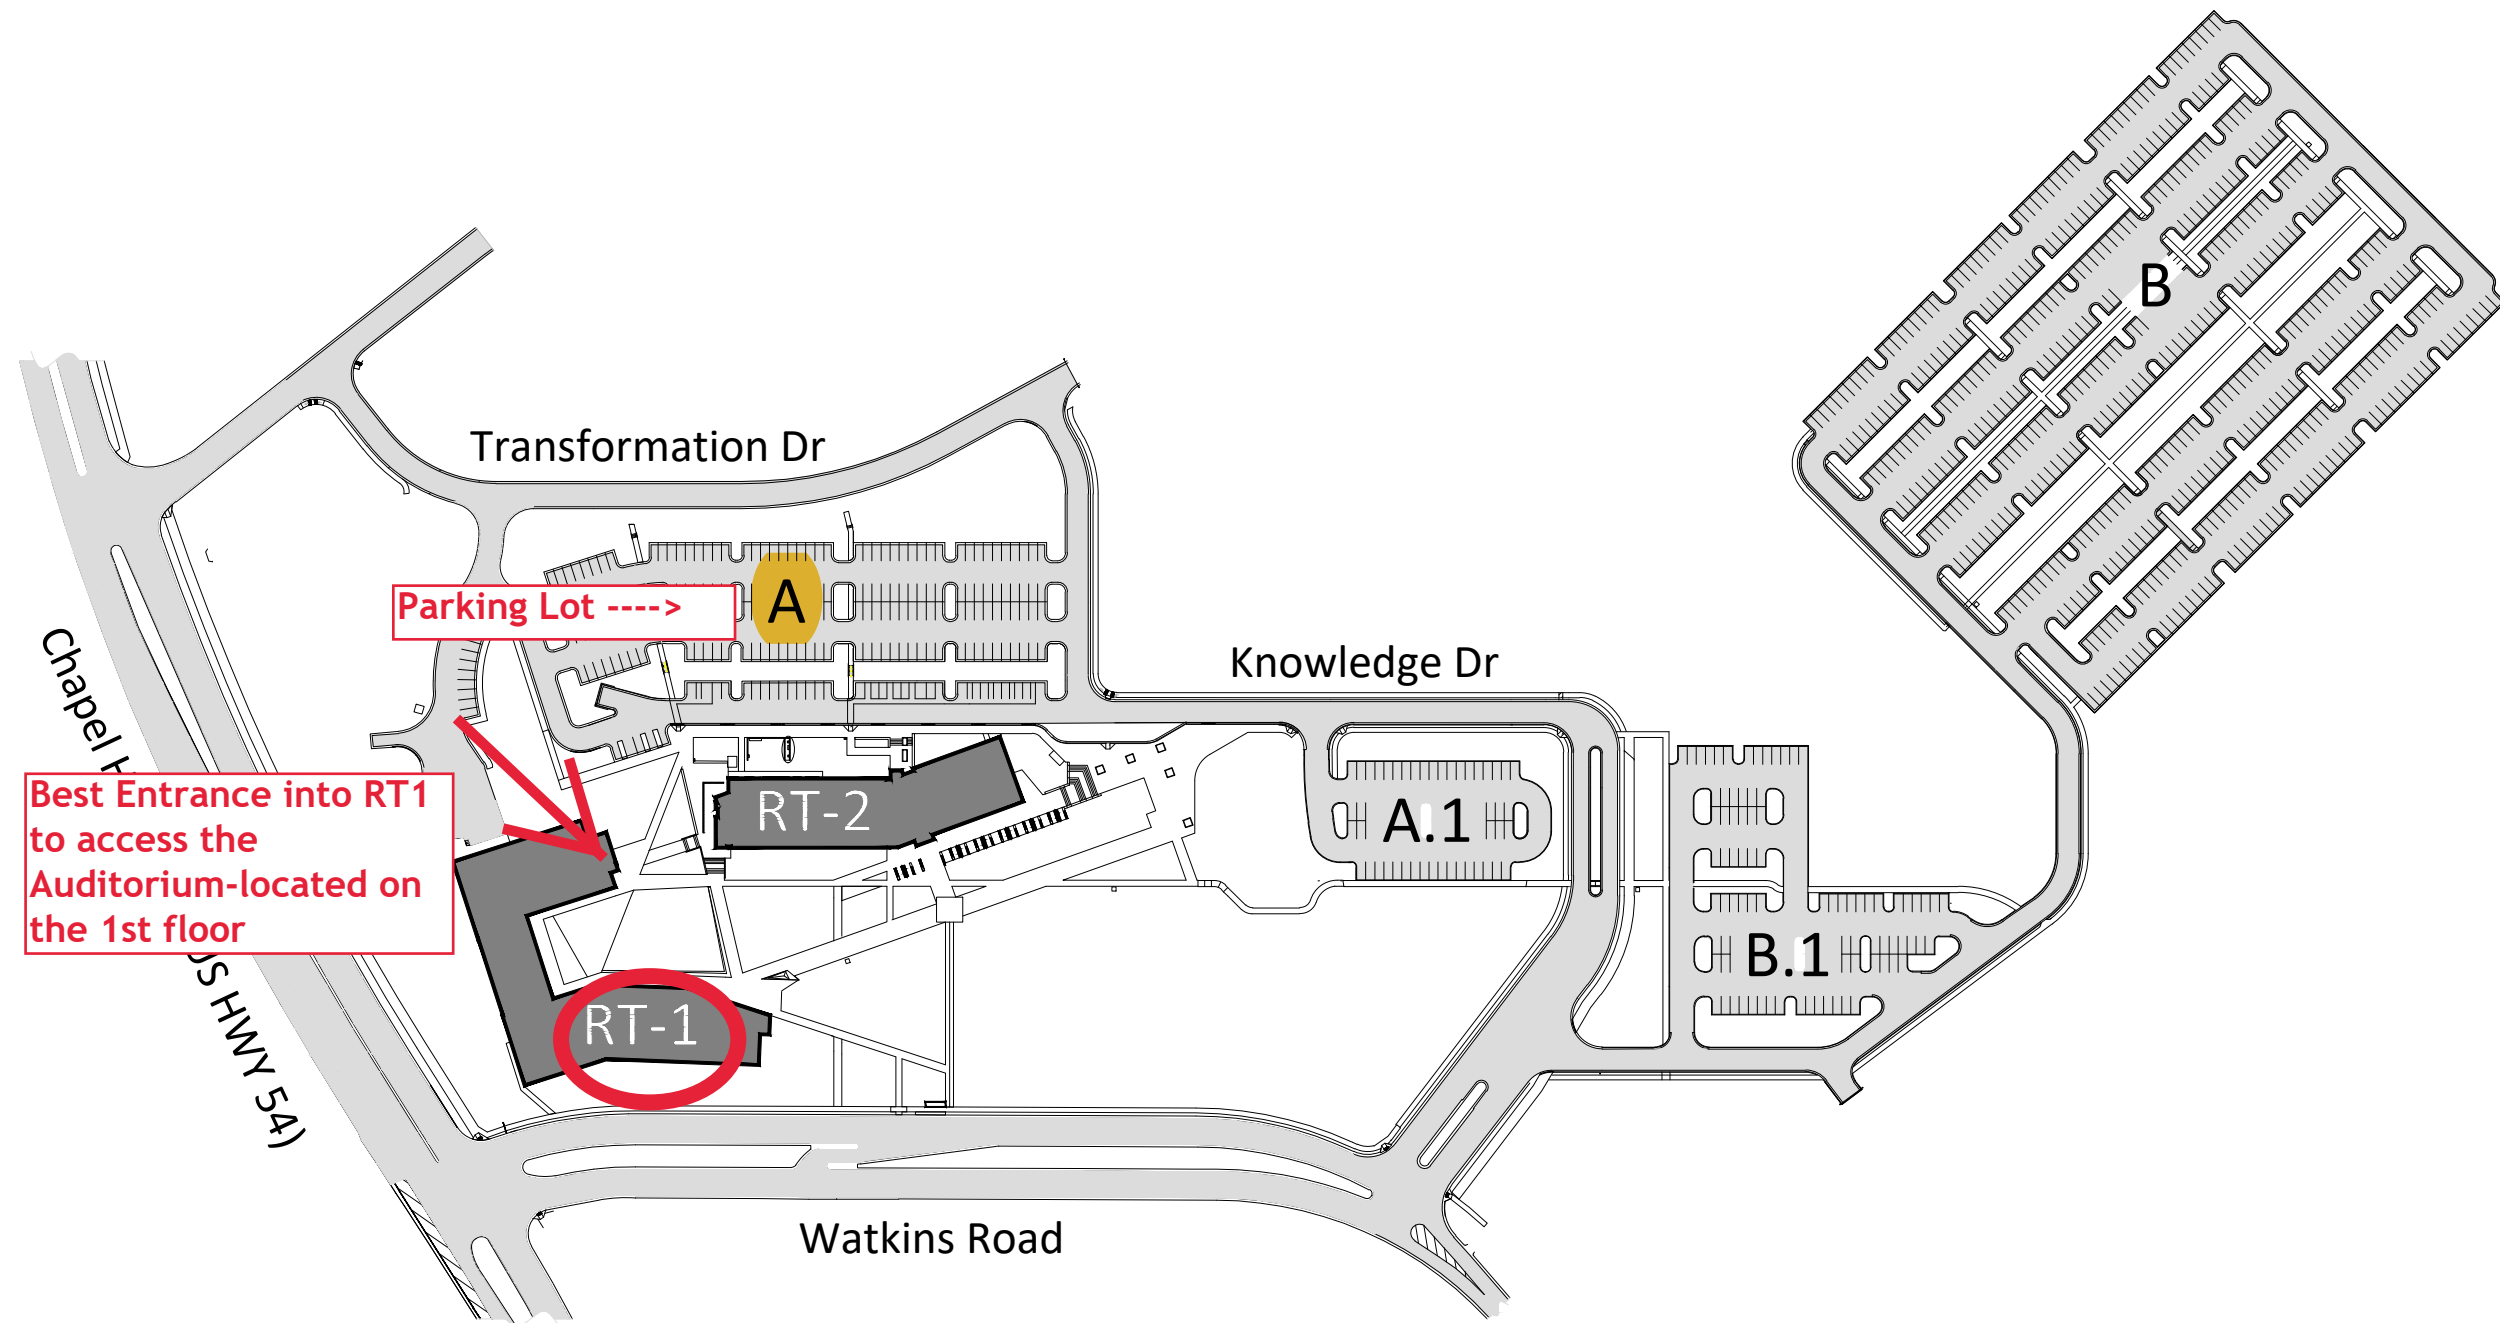

| BLDG NAME | BLDG ADDRESS |
|-----------|----------------------|
| RT-1 | 433 KNOWLEDGE DR |
| RT-2 | 10908 CHAPEL HILL RD |

Campus Map RTP Campus

10908 Chapel Hill Rd
Morrisville, NC 27560